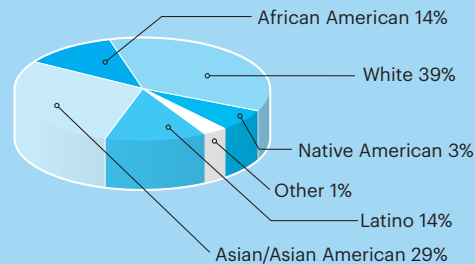

Demographic Information for the Class of 2021

Number of first-year students:

1,456

Total number of US states represented (by home address):

50

Total number of countries represented (by home or school address):

76

Domestic ethnic diversity (US Citizens and Permanent Residents, as self-identified on the application)

Students receiving Pell Grants:

16%

Students who are the first generation in their family to attend college:

17%

Gender breakdown:

50% male
50% female

Category of possible first choice major

Note: Demographic information is as of July 1, 2017.

Where We're From: Columbia's Global Community

“What I love about Columbia is that our diversity is not just some abstract concept—it complements our education, expands our horizons, constantly challenges our views and beliefs and ultimately allow us to gain a better grasp on the significance of living in a global community.”