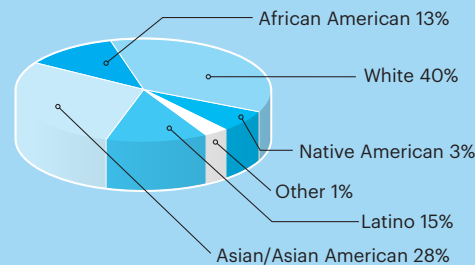

Demographic Information for the Class of 2020

Number of first-year students:

1,428

Total number of US states represented (by home address):

50

Total number of countries represented (by home or school address):

69

Domestic ethnic diversity (US Citizens and Permanent Residents, as self-identified on the application)

Category of possible first choice major

Note: Demographic information is as of August 1, 2016.

Students receiving Pell Grants: