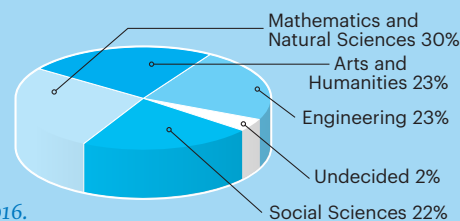

Demographic Information for the Class of 2020

Number of first-year students:

1,428

Total number of US states represented (by home address):

50

Total number of countries represented (by home or school address):

69

Domestic ethnic diversity (US Citizens and Permanent Residents, as self-identified on the application)

Category of possible first choice major

Note: Demographic information is as of August 1, 2016.

Students receiving Pell Grants: