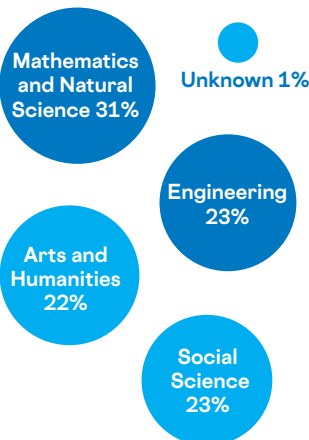

Academic area of interest

17%

STUDENTS WHO RECEIVE PELL GRANTS

17%

STUDENTS WHO ARE THE FIRST GENERATION IN THEIR FAMILY TO ATTEND COLLEGE

51%

FEMALE

49%

MALE

Note: The above information is as of July 1, 2020.