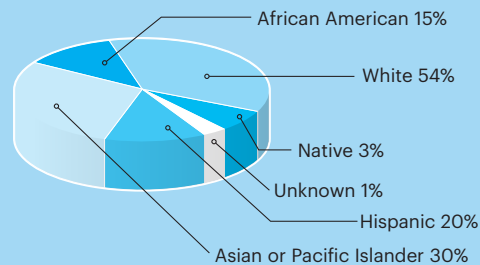

Over

95%

of accepted students were in the top 10% of their graduating class.

Demographic Information for the Class of 2023

Number of first-year students:

1,406

Total number of US states represented (by home address):

50

Total number of countries represented (by home or school address):

74

Domestic ethnic diversity (US Citizens and Permanent Residents, as self-identified on the application. Total exceeds 100% because students may indicate more than one race/ethnicity.)

Students receiving Pell Grants:

17%

Students who are the first generation in their family to attend college:

18%

Gender breakdown:

49% male
51% female

Category of possible first choice major

Note: The above information is as of July 1, 2019.