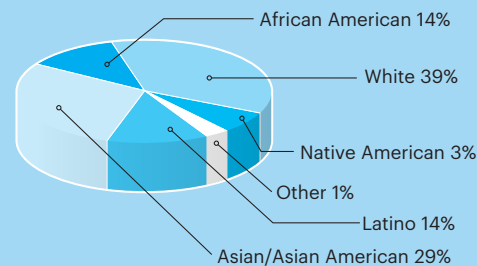

Demographic Information for the Class of 2021

Number of first-year students:

1,456

Total number of US states represented (by home address):

50

Percentage of foreign citizens:

16%

Total number of countries represented (by home or school address):

76

Note: Demographic information is as of July 1, 2017.

Domestic ethnic diversity (US Citizens and Permanent Residents, as self-identified on the application)

Category of possible first choice major

Students who self-identified on the application as being of color: