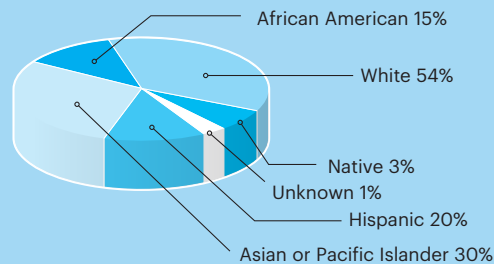

### Demographic Information for the Class of 2023

Number of first-year students:

1,406

Total number of US states represented (by home address):

50

Percentage of foreign citizens:

16%

Total number of countries represented (by home or school address):

74

**Domestic ethnic diversity** (US Citizens and Permanent Residents, as self-identified on the application. Total exceeds 100% because students may indicate more than one race/ethnicity.)

**Category of possible first choice major**